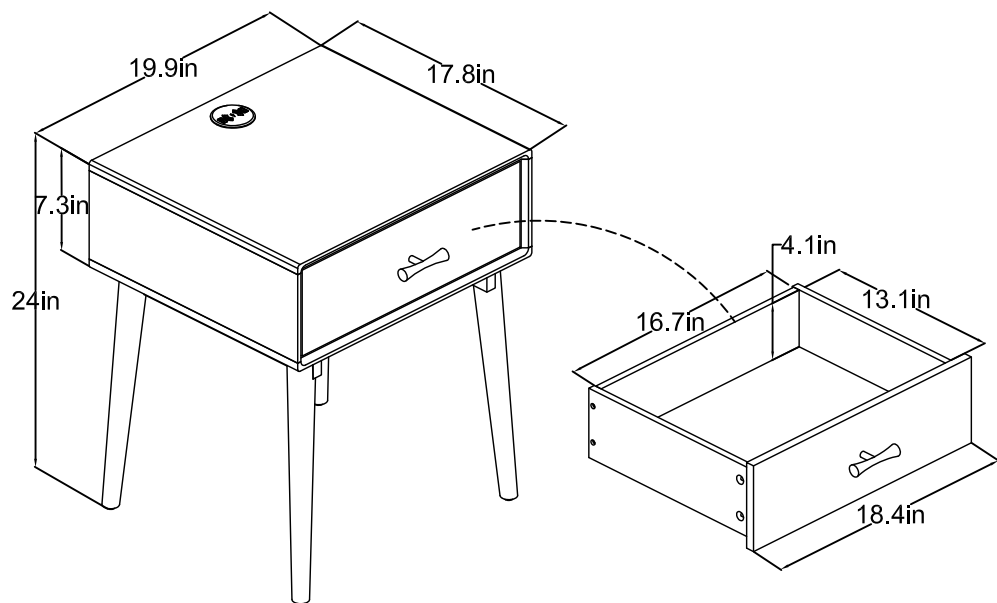

7847801COM Nightstand-Walnut

Wood Breakdown:
MDF 98%, PB 0%.
Total storage: 0.53 cubic feet

Overall Product Size:
19.9" W × 17.8" D × 24" H
50.5cm W × 45.3cm D × 61cm H

Maximum Weight Capacities
Unit Weight: 27lbs. (12.3 kg)