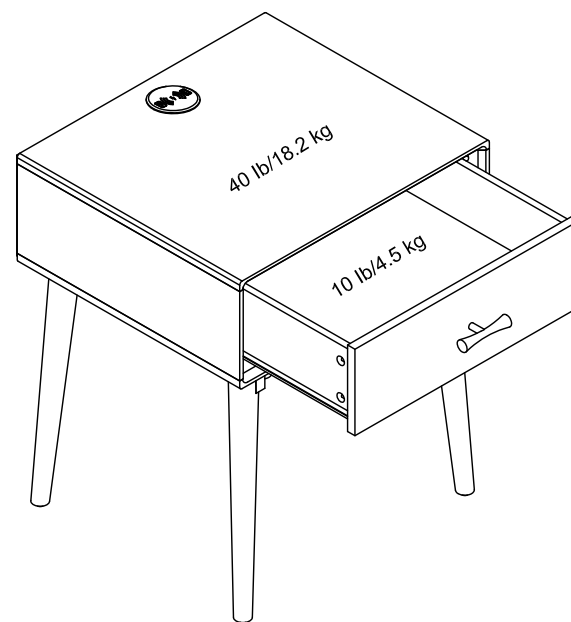

7847801COM Nightstand-Walnut

Wood Breakdown:
MDF 98%, PB 0%.
Total storage: 0.53 cubic feet

Overall Product Size:
19.9" W × 17.8" D × 24" H
50.5cm W × 45.3cm D × 61cm H

Maximum Weight Capacities
Unit Weight: 27lbs. (12.3 kg)